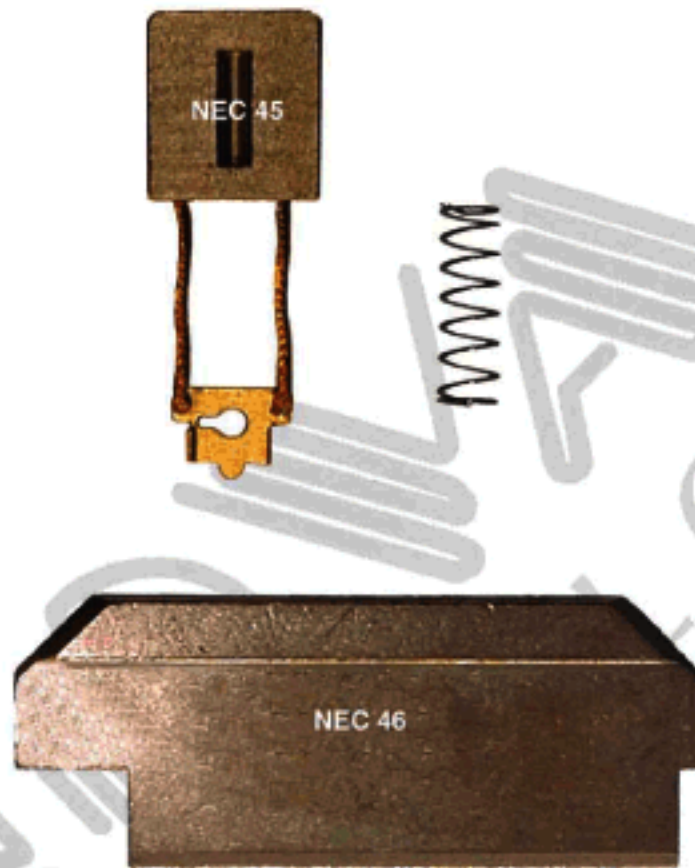

Crane Collector Contact Shoes

All contact shoes are true size, phone for price and delivery

NOVA can supply Carbon Brushes, Brush Holders and Sliprings

NOVA Ltd

3A Langlands Square, Langlands Business Park
East Kilbride, G75 0YY, Glasgow, Scotland
email: info@nova.uk.com

Crane Collector Contact Shoes

All contact shoes are true size, phone for price and delivery

NOVA can supply all your Flat Flexible, Pendant and Reeling Drum Cables

NOVA can supply Multipole Connectors which are used on Pendent Trolleys etc., Large range held in stock