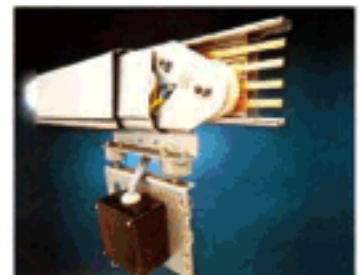

NOVA specialise in supplying power supply systems such as crane conductors cable festoon systems cable reeling drums and sliprings