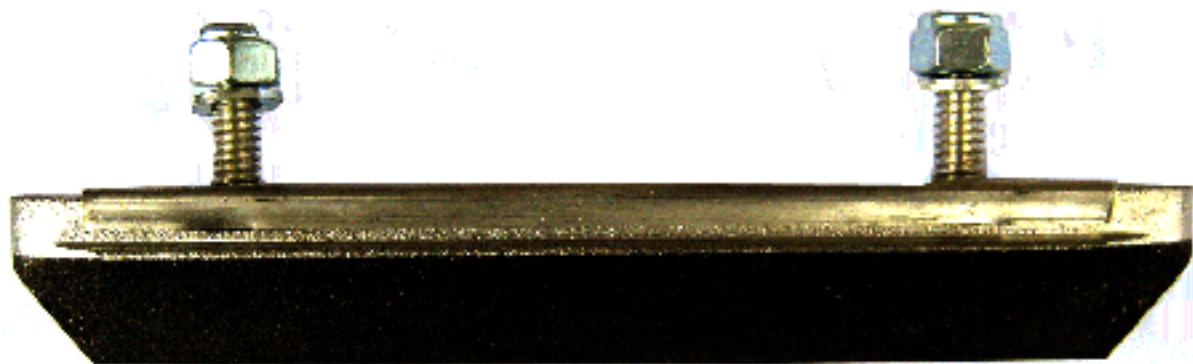

NOVA Ltd

3A Langlands Square, Langlands Business Park
East Kilbride, G75 0YY, Glasgow, Scotland
email: info@nova.uk.com

Crane Collector Contact Shoes

All contact shoes are true size, phone for price and delivery

NOVA can supply Spring or Motor Operated Cable or Hose Reeling Drums

See catalogue for metal enclosed conductor systems