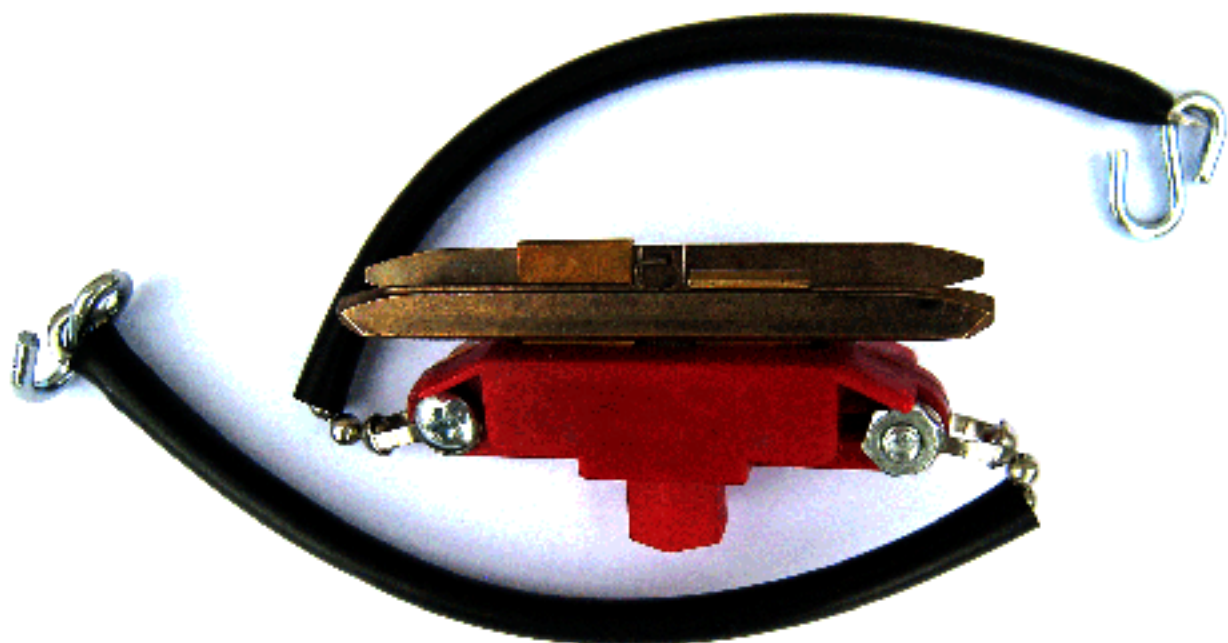

NOVA Ltd

3A Langlands Square, Langlands Business Park
East Kilbride, G75 0YY, Glasgow, Scotland
email: info@nova.uk.com

Crane Collector Contact Shoes

All contact shoes are true size, phone for price and delivery

NOVA can supply Spring or Motor Operated Cable or Hose Reeling Drums

See catalogue for metal enclosed conductor systems