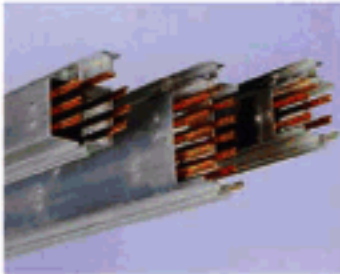

NOVA LIMITED

Crane Conductor Collector Shoes

NOVA specialise in supplying power supply systems such as crane conductors, cable festoon systems and cable reeling drums.

For over forty years we have become known for identification and supply of spares including collector contact shoes for all types of conductor systems.

A selection of conductors ranging from single pole insulated to enclosed multi pole systems

NOVA specialise in supplying power supply systems such as crane conductors cable festoon systems cable reeling drums and sliprings