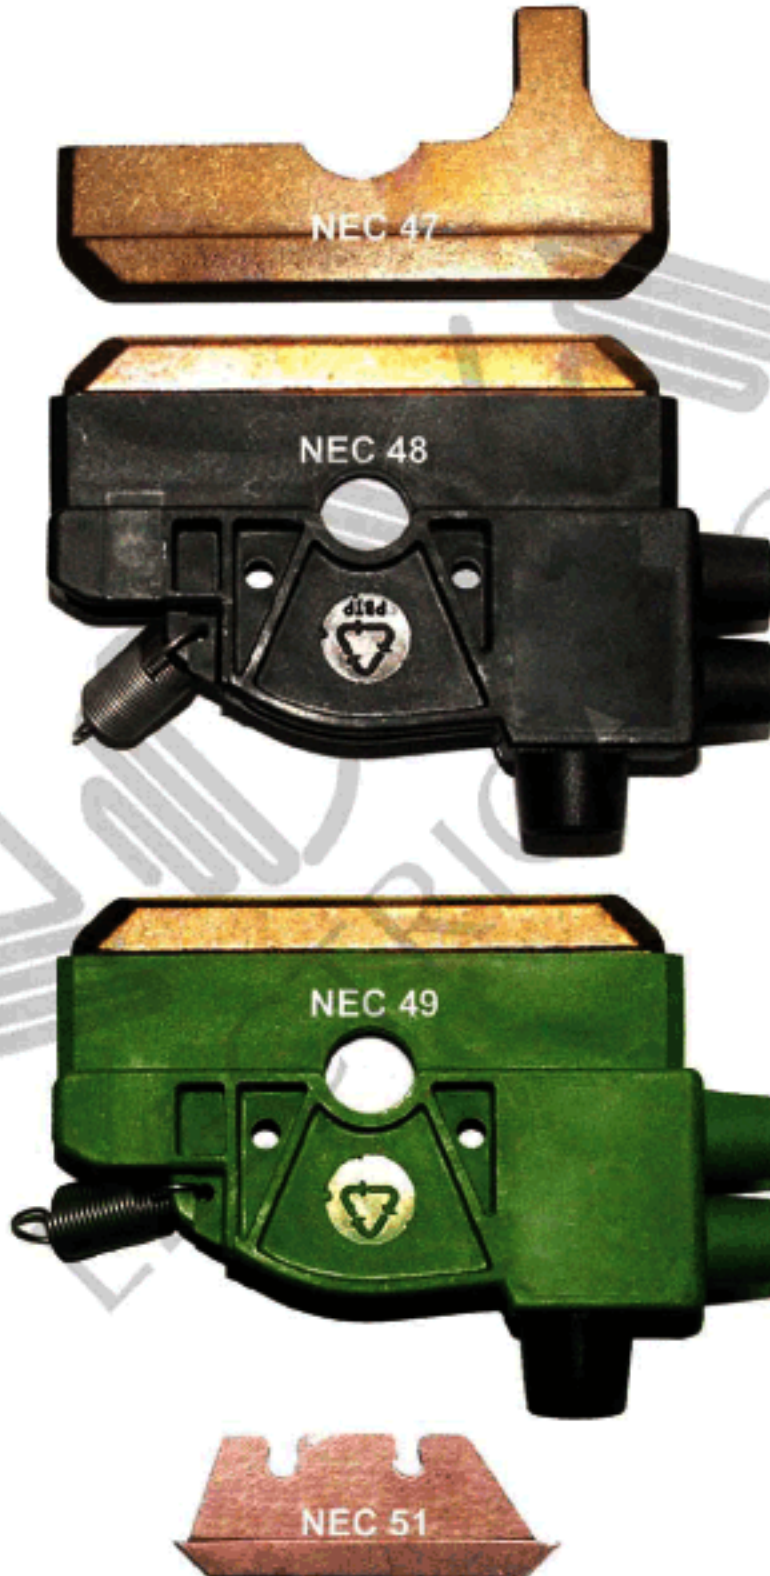

NOVA Ltd

3A Langlands Square, Langlands Business Park
East Kilbride, G75 0YY, Glasgow, Scotland
email: info@nova.uk.com

Crane Collector Contact Shoes

All contact shoes are true size, phone for price and delivery

See Nova's range of electromechanical and electronic load limiters