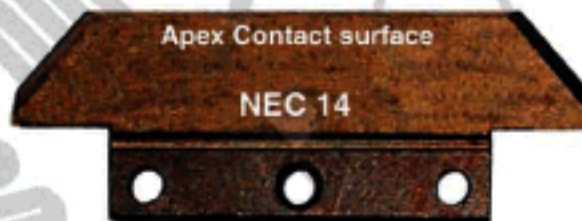

NOVA Ltd

3A Langlands Square, Langlands Business Park
East Kilbride, G75 0YY, Glasgow, Scotland
email: info@nova.uk.com

Crane Collector Contact Shoes

All contact shoes are true size, phone for price and delivery

NOVA can supply complete Collectors to suit Contact Shoes